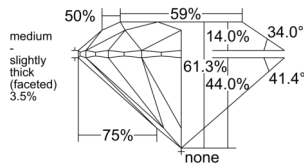

GIA®

FACSIMILE

GIA REPORT 3535764923

Verify this report at GIA.edu

GIA NATURAL DIAMOND DOSSIER®

October 17, 2025
GIA Report Number 3535764923
Shape and Cutting Style ..... Round Brilliant
Measurements ..... 5.21 - 5.25 x 3.21 mm

GRADING RESULTS

Carat Weight ..... 0.53 carat
Color Grade I
Clarity Grade VS1
Cut Grade ..... Excellent

ADDITIONAL GRADING INFORMATION

Polish ..... Excellent
Symmetry ..... Excellent
Fluorescence ..... None
Clarity Characteristics ..... Cloud, Needle, Pinpoint
Inscription(s): GIA 3535764923

PROPORTIONS

Profile to actual proportions

GRADING SCALES

GIA COLOR SCALE	GIA CLARITY SCALE	GIA CUT SCALE	
D	FLAWLESS	EXCELLENT	
E	INTERNALLY FLAWLESS		
F		VVS₁	VERY GOOD
G	VVS₂		
H	VS₁	GOOD	
I	VS₂		
J	SI₁	FAIR	
K	SI₂		
L	I₁	POOR	
M	I₂		
N	I₃		
O			
P			
Q			
R			
S			
T			
U			
V			
W			
X			
Y			
Z