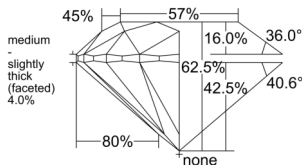

GIA®

FACSIMILE

GIA REPORT 3535739664

Verify this report at GIA.edu

GIA NATURAL DIAMOND DOSSIER®

October 15, 2025
GIA Report Number 3535739664
Shape and Cutting Style ..... Round Brilliant
Measurements ..... 5.60 - 5.65 x 3.52 mm

GRADING RESULTS

Carat Weight ..... 0.70 carat
Color Grade I
Clarity Grade VS2
Cut Grade ..... Excellent

ADDITIONAL GRADING INFORMATION

Polish ..... Excellent
Symmetry ..... Excellent
Fluorescence ..... Faint
Clarity Characteristics ..... Cloud, Crystal, Feather
Inscription(s): GIA 3535739664

PROPORTIONS

Profile to actual proportions