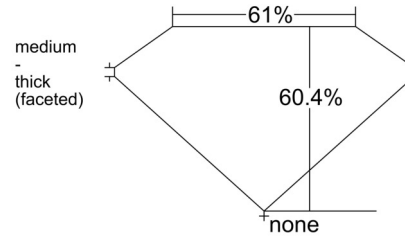

GIA NATURAL DIAMOND GRADING REPORT

October 11, 2025  
 GIA Report Number ..... 3535702785  
 Shape and Cutting Style ..... Oval Brilliant  
 Measurements ..... 8.85 x 6.26 x 3.78 mm

GRADING RESULTS

Carat Weight ..... 1.30 carat  
 Color Grade ..... G  
 Clarity Grade ..... VS1

ADDITIONAL GRADING INFORMATION

Polish ..... Excellent  
 Symmetry ..... Excellent  
 Fluorescence ..... None  
 Inscription(s): GIA 3535702785

PROPORTIONS

Profile not to actual proportions

CLARITY CHARACTERISTICS

KEY TO SYMBOLS\*

-  Feather
-  Pinpoint

\* Red symbols denote internal characteristics (inclusions). Green or black symbols denote external characteristics (blemishes). Diagram is an approximate representation of the diamond, and symbols shown indicate type, position, and approximate size of clarity characteristics. All clarity characteristics may not be shown. Details of finish are not shown.