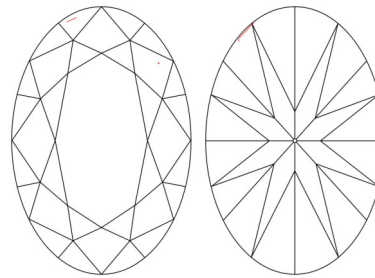

GIA NATURAL DIAMOND GRADING REPORT

October 11, 2025  
 GIA Report Number ..... 3535702785  
 Shape and Cutting Style ..... Oval Brilliant  
 Measurements ..... 8.85 x 6.26 x 3.78 mm

GRADING RESULTS

Carat Weight ..... 1.30 carat  
 Color Grade ..... G  
 Clarity Grade ..... VS1

ADDITIONAL GRADING INFORMATION

Polish ..... Excellent  
 Symmetry ..... Excellent  
 Fluorescence ..... None  
 Inscription(s): GIA 3535702785

PROPORTIONS

Profile not to actual proportions

CLARITY CHARACTERISTICS

KEY TO SYMBOLS\*

-  Feather
-  Pinpoint

\* Red symbols denote internal characteristics (inclusions). Green or black symbols denote external characteristics (blemishes). Diagram is an approximate representation of the diamond, and symbols shown indicate type, position, and approximate size of clarity characteristics. All clarity characteristics may not be shown. Details of finish are not shown.