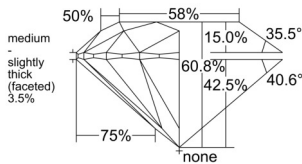

GIA®

FACSIMILE

GIA REPORT 3535531976

Verify this report at GIA.edu

GIA NATURAL DIAMOND DOSSIER®

September 24, 2025
GIA Report Number 3535531976
Shape and Cutting Style ..... Round Brilliant
Measurements ..... 4.32 - 4.34 x 2.63 mm

GRADING RESULTS

Carat Weight ..... 0.30 carat
Color Grade ..... E
Clarity Grade S11
Cut Grade ..... Excellent

ADDITIONAL GRADING INFORMATION

Polish ..... Excellent
Symmetry ..... Excellent
Fluorescence ..... None
Clarity Characteristics ..... Cloud, Feather
Inscription(s): GIA 3535531976

PROPORTIONS

GRADING SCALES

GIA COLOR SCALE

COLORESS	D
	E
	F
	G
	H
	I
	J
NEAR COLORESS	K
	L
FANIT	M
	N
	O
	P
	Q
VERY LIGHT	R
	S
	T
	U
	V
	W
	X
	Y
LIGHT	Z

GIA CLARITY SCALE

FLAWLESS	INTERNAL FLAWLESS	
		FLAWLESS
VERY VERY SLIGHTLY INCLUDED	VVS₁	
	VVS₂	
VERY SLIGHTLY INCLUDED	VS₁	
	VS₂	
SLIGHTLY INCLUDED	SI₁	
	SI₂	
INCLUDED	I₁	
	I₂	
	I₃	

GIA CUT SCALE

EXCELLENT
VERY GOOD
GOOD
FAIR
POOR