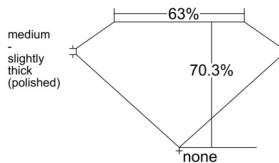

GIA®

FACSIMILE

GIA REPORT 3535420310

Verify this report at GIA.edu

GIA NATURAL DIAMOND DOSSIER®

September 15, 2025
GIA Report Number 3535420310
Shape and Cutting Style ..... Emerald Cut
Measurements ..... 5.84 x 4.18 x 2.94 mm

GRADING RESULTS

Carat Weight ..... 0.71 carat
Color Grade ..... D
Clarity Grade VS1

ADDITIONAL GRADING INFORMATION

Polish ..... Excellent
Symmetry ..... Excellent
Fluorescence ..... None
Clarity Characteristics ..... Crystal, Cloud, Pinpoint
Inscription(s): GIA 3535420310

PROPORTIONS

Profile not to actual proportions

GRADING SCALES

GIA COLOR SCALE		GIA CLARITY SCALE			
COLORLESS	D	VERY VERY SLIGHTLY INCLUDED	FLAWLESS		
	E		INTERNALLY FLAWLESS		
	F	VERY SLIGHTLY INCLUDED	VS₁		
	G		VS₂		
	H		VS₁		
	NEAR COLORLESS	I	SLIGHTLY INCLUDED	VS₂	
		J		SI₁	
		FAINT	K	INCLUDED	SI₂
			L		I₁
			M		I₂
VERT LIGHT	N	LIGHT	I₃		
	O				
	P				
	Q				
	R