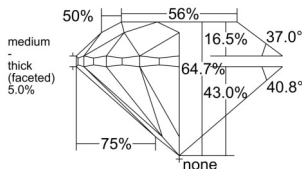

GIA®

FACSIMILE

GIA REPORT 3535366024

Verify this report at GIA.edu

GIA NATURAL DIAMOND DOSSIER®

September 09, 2025
GIA Report Number 3535366024
Shape and Cutting Style ..... Round Brilliant
Measurements ..... 4.91 - 4.97 x 3.20 mm

GRADING RESULTS

Carat Weight ..... 0.50 carat
Color Grade ..... E
Clarity Grade S11
Cut Grade ..... Very Good

ADDITIONAL GRADING INFORMATION

Polish ..... Excellent
Symmetry ..... Very Good
Fluorescence ..... None
Clarity Characteristics ..... Crystal, Cloud
Inscription(s): GIA 3535366024

PROPORTIONS

Profile to actual proportions

GRADING SCALES

GIA COLOR SCALE	GIA CLARITY SCALE	GIA CUT SCALE
Colorless	Flawless	Excellent
Near Colorless	Internally Flawless	
Faint	VVS₁	Very Good
Very Light	VVS₂	
Light	VS₁	Good
	VS₂	
	S1₁	Fair
	S1₂	
	I₁	Poor
	I₂	
	I₃