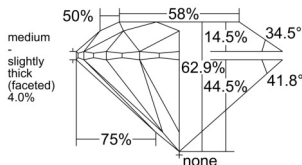

GIA®

FACSIMILE

GIA REPORT 3535039844

Verify this report at GIA.edu

GIA NATURAL DIAMOND DOSSIER®

August 05, 2025
GIA Report Number 3535039844
Shape and Cutting Style ..... Round Brilliant
Measurements ..... 4.71 - 4.75 x 2.98 mm

GRADING RESULTS

Carat Weight ..... 0.41 carat
Color Grade ..... E
Clarity Grade VS1
Cut Grade ..... Excellent

ADDITIONAL GRADING INFORMATION

Polish ..... Excellent
Symmetry ..... Excellent
Fluorescence ..... None
Clarity Characteristics ..... Feather, Pinpoint
Inscription(s): GIA 3535039844

PROPORTIONS

Profile to actual proportions

GRADING SCALES

GIA COLOR SCALE	GIA CLARITY SCALE	GIA CUT SCALE
D	FLAWLESS	EXCELLENT
E	FLAWLESS	
F	INTERNALLY FLAWLESS	VERY GOOD
G	FLAWLESS	
H	VVS₁	GOOD
I	VVS₂	
J	VS₁	FAIR
K	VS₂	
L	SI₁	POOR
M	SI₂	
N	I₁	
O	I₂	
P	I₃	
Q		
R		
S		
T		
U		
V		
W		
X		
Y		
Z