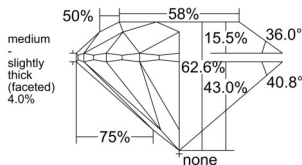

GIA®

FACSIMILE

GIA REPORT 3525947039

Verify this report at GIA.edu

GIA NATURAL DIAMOND DOSSIER®

August 06, 2025
GIA Report Number 3525947039
Shape and Cutting Style ..... Round Brilliant
Measurements ..... 5.86 - 5.90 x 3.68 mm

GRADING RESULTS

Carat Weight ..... 0.80 carat
Color Grade I
Clarity Grade VS1
Cut Grade ..... Excellent

ADDITIONAL GRADING INFORMATION

Polish ..... Excellent
Symmetry ..... Excellent
Fluorescence ..... None
Clarity Characteristics ..... Feather, Pinpoint, Cloud
Inscription(s): GIA 3525947039

PROPORTIONS

GRADING SCALES

GIA COLOR SCALE

COLOREDNESS	D
	E
	F
	G
	H
	I
	J
NEAR COLORLESS	K
	L
FAIN	M
	N
	O
	P
VERY LIGHT	Q
	R
	S
	T
	U
	V
	W
	X
	Y
LIGHT	Z

GIA CLARITY SCALE

VERY VERY SLIGHTLY INCLUDED	FLAWLESS
	INTERNALLY FLAWLESS
VERY SLIGHTLY INCLUDED	VVS₁
	VVS₂
SLIGHTLY INCLUDED	VS₁
	VS₂
INCLUDED	SI₁
	SI₂
	I₁
	I₂
	I₃

GIA CUT SCALE

EXCELLENT
VERY GOOD
GOOD
FAIR
POOR