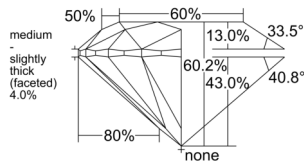

GIA®

FACSIMILE

GIA REPORT 3525913449

Verify this report at GIA.edu

GIA NATURAL DIAMOND DOSSIER®

August 07, 2025
GIA Report Number 3525913449
Shape and Cutting Style ..... Round Brilliant
Measurements ..... 5.98 - 6.00 x 3.61 mm

GRADING RESULTS

Carat Weight ..... 0.80 carat
Color Grade ..... E
Clarity Grade VS1
Cut Grade ..... Excellent

ADDITIONAL GRADING INFORMATION

Polish ..... Excellent
Symmetry ..... Excellent
Fluorescence ..... Faint
Clarity Characteristics..... Crystal, Feather, Cloud, Needle
Inscription(s): GIA 3525913449

PROPORTIONS

Profile to actual proportions

GRADING SCALES

GIA COLOR SCALE	GIA CLARITY SCALE	GIA CUT SCALE	
D	FLAWLESS	EXCELLENT	
E	INTERNALLY FLAWLESS		
F		VVS₁	VERY GOOD
G	VVS₂		
H	VS₁	GOOD	
I	VS₂		
J	SI₁	FAIR	
K	SI₂		
L	I₁	POOR	
M	I₂		
N	I₃		
O			
P			
Q			
R			
S			
T			
U			
V			
W			
X			
Y			
Z