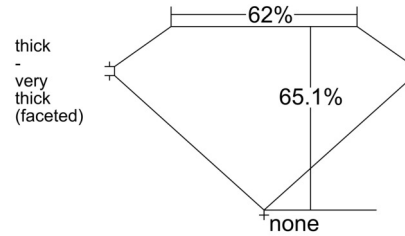

GIA NATURAL DIAMOND GRADING REPORT

July 12, 2025  
 GIA Report Number ..... 3525720735  
 Shape and Cutting Style ..... Oval Brilliant  
 Measurements ..... 8.73 x 6.36 x 4.14 mm

GRADING RESULTS

Carat Weight ..... 1.51 carat  
 Color Grade ..... E  
 Clarity Grade ..... VVS1

PROPORTIONS

Profile not to actual proportions

CLARITY CHARACTERISTICS

KEY TO SYMBOLS\*

- Pinpoint
- ◡ Indented Natural

GRADING SCALES

GIA COLOR SCALE		GIA CLARITY SCALE	
COLORLESS	D	VERY VERY SLIGHTLY INCLUDED	FLAWLESS
	E		INTERNALLY FLAWLESS
	F		VVS <sub>1</sub>
NEAR COLORLESS	G	VERY SLIGHTLY INCLUDED	VVS <sub>2</sub>
	H		VS <sub>1</sub>
	I		VS <sub>2</sub>
FANT	J	SLIGHTLY INCLUDED	SI <sub>1</sub>
	K		SI <sub>2</sub>
	L		I <sub>1</sub>
VERY LIGHT	M	INCLUDED	I <sub>2</sub>
	N		I <sub>3</sub>
	O		
LIGHT	P		
	Q		
	R		
	S		
	T		
	U		
	V		
W			
X			
Y			
Z			