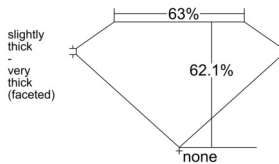

GIA®

FACSIMILE

GIA REPORT 3525708647

Verify this report at GIA.edu

GIA NATURAL DIAMOND DOSSIER®

July 05, 2025
GIA Report Number 3525708647
Shape and Cutting Style ..... Pear Brilliant
Measurements ..... 7.39 x 4.67 x 2.90 mm

GRADING RESULTS

Carat Weight ..... 0.60 carat
Color Grade ..... H
Clarity Grade VVS1

ADDITIONAL GRADING INFORMATION

Polish ..... Excellent
Symmetry ..... Excellent
Fluorescence ..... Faint
Clarity Characteristics ..... Pinpoint
Inscription(s): GIA 3525708647

PROPORTIONS

Profile not to actual proportions

GRADING SCALES

GIA COLOR SCALE		GIA CLARITY SCALE			
COLORLESS	D	VERY VERY SLIGHTLY INCLUDED	FLAWLESS		
	E		INTERNALLY FLAWLESS		
	F	VERY SLIGHTLY INCLUDED	VVS₁		
	G		VVS₂		
	H		VS₁		
	NEAR COLORLESS	I	SLIGHTLY INCLUDED	VS₂	
		J		SI₁	
		FAINT	K	INCLUDED	SI₂
			L		I₁
			M		I₂
VERT LIGHT	N		INCLUDED	I₃	
	O				
	P				
	Q				
	R				
	LIGHT	S			
		T			
U					
V					
W					
X					
Y					
Z