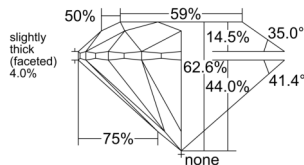

GIA®

FACSIMILE

GIA REPORT 3525584267

Verify this report at GIA.edu

GIA NATURAL DIAMOND DOSSIER®

June 24, 2025
GIA Report Number 3525584267
Shape and Cutting Style ..... Round Brilliant
Measurements ..... 5.08 - 5.12 x 3.19 mm

GRADING RESULTS

Carat Weight ..... 0.51 carat
Color Grade ..... H
Clarity Grade VS2
Cut Grade ..... Excellent

ADDITIONAL GRADING INFORMATION

Polish ..... Excellent
Symmetry ..... Excellent
Fluorescence ..... None
Clarity Characteristics..... Crystal, Cloud, Feather
Inscription(s): GIA 3525584267

PROPORTIONS

Profile to actual proportions

GRADING SCALES

GIA COLOR SCALE	GIA CLARITY SCALE	GIA CUT SCALE	
D	FLAWLESS	EXCELLENT	
E	INTERNALLY FLAWLESS		
F		VVS₁	VERY GOOD
G	VVS₂		
H	VS₁	GOOD	
I	VS₂		
J	SI₁	FAIR	
K	SI₂		
L	I₁	POOR	
M	I₂		
N	I₃		
O			
P			
Q			
R			
S			
T			
U			
V			
W			
X			
Y			
Z