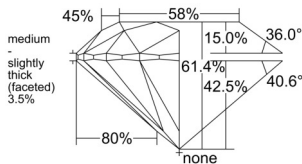

GIA®

FACSIMILE

GIA REPORT 3525468938

Verify this report at GIA.edu

GIA NATURAL DIAMOND DOSSIER®

June 12, 2025
GIA Report Number 3525468938
Shape and Cutting Style ..... Round Brilliant
Measurements ..... 4.62 - 4.64 x 2.84 mm

GRADING RESULTS

Carat Weight ..... 0.38 carat
Color Grade I
Clarity Grade S11
Cut Grade ..... Excellent

ADDITIONAL GRADING INFORMATION

Polish ..... Excellent
Symmetry ..... Excellent
Fluorescence ..... Faint
Clarity Characteristics ..... Feather, Cloud, Crystal
Inscription(s): GIA 3525468938

PROPORTIONS

Profile to actual proportions

GRADING SCALES

GIA COLOR SCALE	GIA CLARITY SCALE	GIA CUT SCALE	
D	FLAWLESS	EXCELLENT	
E	INTERNALLY FLAWLESS		
F		VVS₁	VERY GOOD
G	VVS₂		
H	VS₁	GOOD	
I	VS₂		
J	S1₁	FAIR	
K	S1₂		
L	I₁	POOR	
M	I₂		
N	I₃		
O			
P			
Q			
R			
S			
T			
U			
V			
W			
X			
Y			
Z