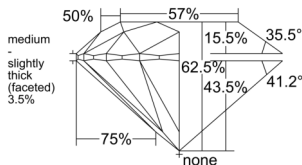

GIA®

FACSIMILE

GIA REPORT 3525358914

Verify this report at GIA.edu

GIA NATURAL DIAMOND DOSSIER®

June 09, 2025
GIA Report Number 3525358914
Shape and Cutting Style ..... Round Brilliant
Measurements ..... 5.06 - 5.08 x 3.17 mm

GRADING RESULTS

Carat Weight ..... 0.50 carat
Color Grade ..... F
Clarity Grade VS2
Cut Grade ..... Excellent

ADDITIONAL GRADING INFORMATION

Polish ..... Excellent
Symmetry ..... Excellent
Fluorescence ..... None
Clarity Characteristics..... Cloud, Feather, Crystal
Inspection(s): GIA 3525358914

PROPORTIONS

GRADING SCALES

GIA COLOR SCALE	GIA CLARITY SCALE	GIA CUT SCALE	
D	FLAWLESS	EXCELLENT	
E	INTERNALLY FLAWLESS		
F		VVS₁	VERY GOOD
G	VVS₂		
H	VS₁	GOOD	
I	VS₂		
J	SI₁	FAIR	
K	SI₂		
L	I₁	POOR	
M	I₂		
N	I₃		
O			
P			
Q			
R			
S			
T			
U			
V			
W			
X			
Y			
Z