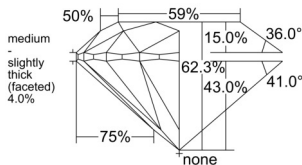

GIA®

FACSIMILE

GIA REPORT 3525294784

Verify this report at GIA.edu

GIA NATURAL DIAMOND DOSSIER®

May 28, 2025
GIA Report Number 3525294784
Shape and Cutting Style ..... Round Brilliant
Measurements ..... 6.20 - 6.23 x 3.87 mm

GRADING RESULTS

Carat Weight ..... 0.93 carat
Color Grade ..... D
Clarity Grade VVS1
Cut Grade ..... Excellent

ADDITIONAL GRADING INFORMATION

Polish ..... Excellent
Symmetry ..... Excellent
Fluorescence ..... Medium Blue
Clarity Characteristics ..... Pinpoint, Feather
Inscription(s): GIA 3525294784

PROPORTIONS

Profile to actual proportions