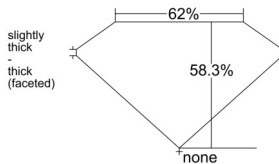

GIA®

FACSIMILE

GIA REPORT 3525289384

Verify this report at GIA.edu

GIA NATURAL DIAMOND DOSSIER®

May 28, 2025
GIA Report Number 3525289384
Shape and Cutting Style ..... Heart Brilliant
Measurements ..... 5.36 x 6.31 x 3.68 mm

GRADING RESULTS

Carat Weight ..... 0.72 carat
Color Grade ..... H
Clarity Grade VVS1

ADDITIONAL GRADING INFORMATION

Polish ..... Excellent
Symmetry ..... Excellent
Fluorescence ..... None
Clarity Characteristics ..... Feather
Inscription(s): GIA 3525289384

PROPORTIONS

Profile not to actual proportions

GRADING SCALES

GIA COLOR SCALE		GIA CLARITY SCALE			
COLORLESS	D	VERY VERY SLIGHTLY INCLUDED	FLAWLESS		
	E		INTERNALLY FLAWLESS		
	F		VVS₁		
	NEAR COLORLESS	G	VERY SLIGHTLY INCLUDED	VVS₂	
		H		VS₁	
		FANT	I	SLIGHTLY INCLUDED	VS₂
			J		SI₁
	LIGHT	K	INCLUDED	SI₂	
		L		I₁	
		M		I₂	
N		NOT GRADED	I₃		
O					
P					
Q					
R					
S					
T					
U					
V					
W					
X					
Y					
Z