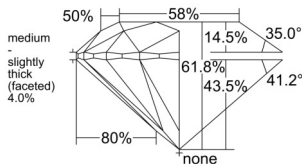

GIA®

FACSIMILE

GIA REPORT 3525145414

Verify this report at GIA.edu

GIA NATURAL DIAMOND DOSSIER®

May 14, 2025
GIA Report Number 3525145414
Shape and Cutting Style ..... Round Brilliant
Measurements ..... 4.43 - 4.44 x 2.74 mm

GRADING RESULTS

Carat Weight ..... 0.33 carat
Color Grade ..... F
Clarity Grade VS2
Cut Grade ..... Excellent

ADDITIONAL GRADING INFORMATION

Polish ..... Excellent
Symmetry ..... Excellent
Fluorescence ..... Medium Blue
Clarity Characteristics ..... Crystal, Cloud
Inscription(s): GIA 3525145414

PROPORTIONS

GRADING SCALES

GIA COLOR SCALE	GIA CLARITY SCALE	GIA CUT SCALE	
D	FLAWLESS	EXCELLENT	
E	INTERNALLY FLAWLESS		
F		VVS₁	VERY GOOD
G	VVS₂		
H	VS₁	GOOD	
I	VS₂		
J	SI₁	FAIR	
K	SI₂		
L	I₁	POOR	
M	I₂		
N	I₃		
O			
P			
Q			
R			
S			
T			
U			
V			
W			
X			
Y			
Z