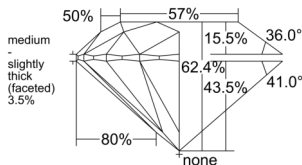

GIA®

FACSIMILE

GIA REPORT 3525034058

Verify this report at GIA.edu

GIA NATURAL DIAMOND DOSSIER®

April 30, 2025
GIA Report Number 3525034058
Shape and Cutting Style ..... Round Brilliant
Measurements ..... 5.27 - 5.30 x 3.30 mm

GRADING RESULTS

Carat Weight ..... 0.57 carat
Color Grade ..... F
Clarity Grade VS2
Cut Grade ..... Excellent

ADDITIONAL GRADING INFORMATION

Polish ..... Excellent
Symmetry ..... Excellent
Fluorescence ..... Medium Blue
Clarity Characteristics ..... Cloud, Crystal
Inscription(s): GIA 3525034058

PROPORTIONS

Profile to actual proportions

GRADING SCALES

GIA COLOR SCALE	GIA CLARITY SCALE	GIA CUT SCALE	
D	FLAWLESS	EXCELLENT	
E	INTERNALLY FLAWLESS		
F		VVS₁	VERY GOOD
G	VVS₂		
H	VS₁	GOOD	
I	VS₂		
J	SI₁	FAIR	
K	SI₂		
L	I₁	POOR	
M			
N			
O	I₂		
P			
Q			
R	I₃		
S			
T			
U			
V			
W			
X			
Y			
Z