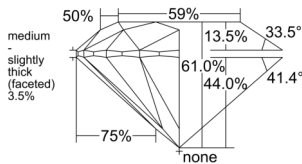

GIA®

FACSIMILE

GIA REPORT 3515817828

Verify this report at GIA.edu

GIA NATURAL DIAMOND DOSSIER®

April 08, 2025
GIA Report Number 3515817828
Shape and Cutting Style ..... Round Brilliant
Measurements ..... 5.47 - 5.50 x 3.35 mm

GRADING RESULTS

Carat Weight ..... 0.61 carat
Color Grade ..... H
Clarity Grade S11
Cut Grade ..... Excellent

ADDITIONAL GRADING INFORMATION

Polish ..... Excellent
Symmetry ..... Excellent
Fluorescence ..... None
Clarity Characteristics ..... Cloud, Feather
Inscription(s): GIA 3515817828

PROPORTIONS

Profile to actual proportions

GRADING SCALES

GIA COLOR SCALE	GIA CLARITY SCALE	GIA CUT SCALE	
D	FLAWLESS	EXCELLENT	
E	INTERNALLY FLAWLESS		
F		VVS₁	VERY GOOD
G	VVS₂		
H	VS₁	GOOD	
I	VS₂		
J	S1₁	FAIR	
K	S1₂		
L	I₁	POOR	
M	I₂		
N	I₃		
O			
P			
Q			
R			
S			
T			
U			
V			
W			
X			
Y			
Z