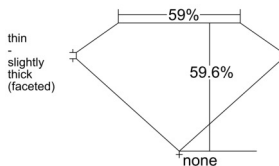

GIA®

FACSIMILE

GIA REPORT 3515454406

Verify this report at GIA.edu

GIA NATURAL DIAMOND DOSSIER®

February 18, 2025
GIA Report Number 3515454406
Shape and Cutting Style ..... Heart Brilliant
Measurements ..... 4.16 x 4.68 x 2.79 mm

GRADING RESULTS

Carat Weight ..... 0.30 carat
Color Grade ..... E
Clarity Grade VVS1

ADDITIONAL GRADING INFORMATION

Polish ..... Excellent
Symmetry ..... Very Good
Fluorescence ..... None
Clarity Characteristics ..... Pinpoint, Feather
Inscription(s): GIA 3515454406

PROPORTIONS

Profile not to actual proportions

GRADING SCALES

GIA COLOR SCALE		GIA CLARITY SCALE			
COLORLESS	D	VERY VERY SLIGHTLY INCLUDED	FLAWLESS		
	E		INTERNALLY FLAWLESS		
	F	VERY SLIGHTLY INCLUDED	VVS₁		
	G		VVS₂		
	H		VS₁		
	NEAR COLORLESS	I	SLIGHTLY INCLUDED	VS₂	
		J		SI₁	
		FAINT	K	INCLUDED	SI₂
			L		I₁
			M		I₂
VERT LIGHT	N	INCLUDED	I₃		
	O				
	P				
	Q				
LIGHT	R				
	S				
	T				
	U				
	V				
	Z