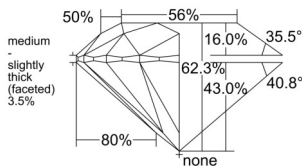

GIA®

FACSIMILE

GIA REPORT 3515411838

Verify this report at GIA.edu

GIA NATURAL DIAMOND DOSSIER®

February 12, 2025
GIA Report Number 3515411838
Shape and Cutting Style ..... Round Brilliant
Measurements ..... 5.97 - 6.00 x 3.73 mm

GRADING RESULTS

Carat Weight ..... 0.82 carat
Color Grade ..... D
Clarity Grade VVS1
Cut Grade ..... Excellent

ADDITIONAL GRADING INFORMATION

Polish ..... Excellent
Symmetry ..... Excellent
Fluorescence ..... Faint
Clarity Characteristics ..... Pinpoint
Inscription(s): GIA 3515411838

PROPORTIONS

GRADING SCALES

GIA COLOR SCALE	GIA CLARITY SCALE	GIA CUT SCALE
COLOURLESS	FLAWLESS	EXCELLENT
D	INTERNALLY FLAWLESS	
E	VVS₁	VERY GOOD
F		
G	VS₁	GOOD
H		
I	SI₁	FAIR
J		
K	I₁	POOR
L		
M	I₂	
N		
O	I₃	
P		
Q		
R		
S		
T		
U		
V		
W		
X		
Y		
Z