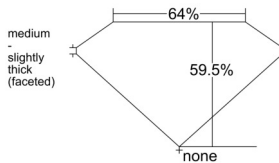

GIA®

FACSIMILE

GIA REPORT 3515331742

Verify this report at GIA.edu

GIA NATURAL DIAMOND DOSSIER®

January 31, 2025
GIA Report Number 3515331742
Shape and Cutting Style ..... Heart Brilliant
Measurements ..... 5.26 x 6.23 x 3.71 mm

GRADING RESULTS

Carat Weight ..... 0.71 carat
Color Grade ..... E
Clarity Grade VS1

ADDITIONAL GRADING INFORMATION

Polish ..... Excellent
Symmetry ..... Excellent
Fluorescence ..... Faint
Clarity Characteristics..... Crystal, Pinpoint
Inscription(s): GIA 3515331742

PROPORTIONS

Profile not to actual proportions

GRADING SCALES

GIA COLOR SCALE		GIA CLARITY SCALE	
COLORLESS	D	VERY VERY SLIGHTLY INCLUDED	FLAWLESS
	E		INTERNALLY FLAWLESS
	F		VVS₁
	G		VVS₂
	H		VS₁
	I		VS₂
	J		SI₁
	K		SI₂
	L		I₁
	M		I₂
NEAR COLORLESS	N	SLIGHTLY INCLUDED	I₃
	O		
	P		
	Q		
FAINT	R		
	S		
	T		
	U		
VERT LIGHT	V		
	W		
	X		
	Y		
LIGHT	Z