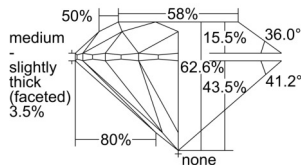

GIA®

FACSIMILE

GIA REPORT 3505551578

Verify this report at GIA.edu

GIA NATURAL DIAMOND DOSSIER®

October 03, 2024
GIA Report Number 3505551578
Shape and Cutting Style ..... Round Brilliant
Measurements ..... 5.48 - 5.52 x 3.44 mm

GRADING RESULTS

Carat Weight ..... 0.64 carat
Color Grade ..... G
Clarity Grade VVS2
Cut Grade ..... Excellent

ADDITIONAL GRADING INFORMATION

Polish ..... Excellent
Symmetry ..... Excellent
Fluorescence ..... Strong Blue
Clarity Characteristics..... Needle, Cloud
Inscription(s): GIA 3505551578

PROPORTIONS

Profile to actual proportions

GRADING SCALES

GIA COLOR SCALE	GIA CLARITY SCALE	GIA CUT SCALE	
D	FLAWLESS	EXCELLENT	
E	INTERNALLY FLAWLESS		
F		VVS₁	VERY GOOD
G	VVS₂		
H	VS₁	GOOD	
I	VS₂		
J	SI₁	FAIR	
K	SI₂		
L	I₁	POOR	
M	I₂		
N	I₃		
O			
P			
Q			
R			
S			
T			
U			
V			
W			
X			
Y			
Z