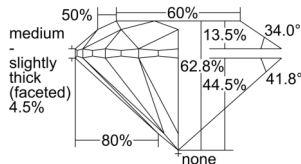

GIA®

FACSIMILE

GIA REPORT 3505540441

Verify this report at GIA.edu

GIA NATURAL DIAMOND DOSSIER®

October 01, 2024
GIA Report Number 3505540441
Shape and Cutting Style ..... Round Brilliant
Measurements ..... 5.01 - 5.07 x 3.16 mm

GRADING RESULTS

Carat Weight ..... 0.50 carat
Color Grade ..... G
Clarity Grade VVS1
Cut Grade ..... Excellent

ADDITIONAL GRADING INFORMATION

Polish ..... Excellent
Symmetry ..... Very Good
Fluorescence ..... None
Clarity Characteristics ..... Cloud, Pinpoint, Feather
Inscription(s): GIA 3505540441

PROPORTIONS

Profile to actual proportions