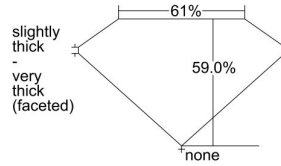

GIA®

FACSIMILE

GIA REPORT 3495761546

Verify this report at GIA.edu

GIA NATURAL DIAMOND DOSSIER®

June 27, 2024
GIA Report Number 3495761546
Shape and Cutting Style ..... Heart Brilliant
Measurements ..... 5.19 x 6.18 x 3.65 mm

GRADING RESULTS

Carat Weight ..... 0.71 carat
Color Grade ..... G
Clarity Grade VS2

ADDITIONAL GRADING INFORMATION

Polish ..... Excellent
Symmetry ..... Excellent
Fluorescence ..... None
Clarity Characteristics ..... Feather, Cavity
Inscription(s): GIA 3495761546

PROPORTIONS

Profile not to actual proportions

GRADING SCALES

GIA COLOR SCALE		GIA CLARITY SCALE	
COLORLESS	D	VERY VERY SLIGHTLY SLIGHTLY INCLUDED	FLAWLESS
	E		INTERNALLY FLAWLESS
	F		VVS₁
	G		VVS₂
	H		VS₁
	I		VS₂
	J		SI₁
	K		SI₂
	L		I₁
	M		I₂
NEAR COLORLESS	N	SLIGHTLY INCLUDED	I₃
	O		
	P		
	Q		
FAINT	R	INCLUDED	
	S		
	T		
	U		
	V		
	W		
	X		
	Y		
LIGHT	Z