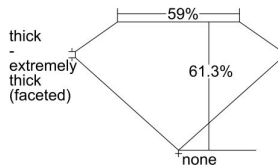

GIA®

FACSIMILE

GIA REPORT 3475249314

Verify this report at GIA.edu

GIA NATURAL DIAMOND DOSSIER®

August 04, 2023
GIA Report Number 3475249314
Shape and Cutting Style ..... Heart Brilliant
Measurements ..... 5.04 x 6.07 x 3.72 mm

GRADING RESULTS

Carat Weight ..... 0.70 carat
Color Grade ..... D
Clarity Grade VS2

ADDITIONAL GRADING INFORMATION

Polish ..... Very Good
Symmetry ..... Very Good
Fluorescence ..... None
Clarity Characteristics ..... Twinning Wisp, Cloud
Inscription(s): GIA 3475249314

PROPORTIONS

Profile not to actual proportions

GRADING SCALES

GIA COLOR SCALE		GIA CLARITY SCALE			
COLORLESS	D	VERY VERY SLIGHTLY INCLUDED	FLAWLESS		
	E		INTERNALLY FLAWLESS		
	F	VERY SLIGHTLY INCLUDED	VVS₁		
	G		VVS₂		
	H		VS₁		
	NEAR COLORLESS	I	SLIGHTLY INCLUDED	VS₂	
		J		SI₁	
		FAINT	K	INCLUDED	SI₂
			L		I₁
			M		I₂
VERT LIGHT	N	INCLUDED	I₃		
	O				
	P				
	Q				
	R				
LIGHT	S				
	T				
	U				
	V				
	W				
	X				
	Y				
	Z