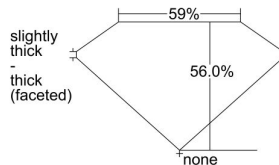

GIA®

FACSIMILE

GIA REPORT

3465668430

Verify this report at GIA.edu

GIA NATURAL DIAMOND DOSSIER®

May 22, 2023
GIA Report Number **3465668430**
Shape and Cutting Style ..... **Heart Brilliant**
Measurements ..... **5.90 x 6.16 x 3.45 mm**

GRADING RESULTS

Carat Weight ..... **0.71 carat**
Color Grade ..... **L**
Clarity Grade **S12**

ADDITIONAL GRADING INFORMATION

Polish ..... **Very Good**
Symmetry ..... **Excellent**
Fluorescence ..... **None**
Clarity Characteristics..... **Twining Wisp, Cloud, Crystal, Feather**
Inscription(s): **GIA 3465668430**

PROPORTIONS

Profile not to actual proportions

GRADING SCALES

GIA COLOR SCALE		GIA CLARITY SCALE			
COLORLESS	D	VERY VERY SLIGHTLY INCLUDED	FLAWLESS		
	E		INTERNALLY FLAWLESS		
	F	VERY SLIGHTLY INCLUDED	VVS₁		
	G		VVS₂		
	H		VS₁		
	NEAR COLORLESS	I	SLIGHTLY INCLUDED	VS₂	
		J		S1₁	
		FAINT	K	INCLUDED	S1₂
			L		I₁
			M		I₂
VERT LIGHT	N	LIGHT	I₃		
	O				
	P				
	Q				
	R