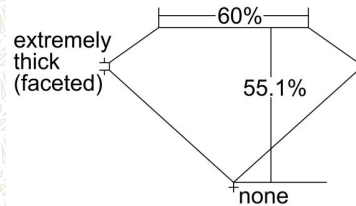

GIA NATURAL COLORED DIAMOND REPORT

May 26, 2023
 Report Type Grading Report
 GIA Report Number 3465563319
 Shape and Cutting Style Heart Brilliant
 Measurements 5.98 x 7.62 x 4.19 mm

Carat Weight 1.59 carat
 Color Grade Fancy Intense Yellow
 Color Origin Natural
 Color Distribution Even
 Clarity Grade I2
 Proportions:

Profile not to actual proportions

Polish Excellent
 Symmetry Very Good
 Fluorescence None
 Inscription(s): GIA 3465563319

Comments: Clouds, pinpoints and surface graining are not shown.

ADDITIONAL INFORMATION

CLARITY CHARACTERISTICS

KEY TO SYMBOLS*

-  Feather
-  Crystal
-  Needle

* Red symbols denote internal characteristics (inclusions). Green or black symbols denote external characteristics (blemishes). Diagram is an approximate representation of the diamond, and symbols shown indicate type, position, and approximate size of clarity characteristics. All clarity characteristics may not be shown. Details of finish are not shown.