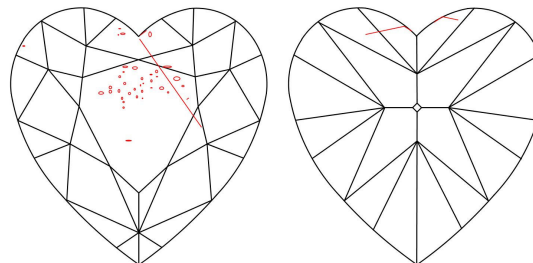

GIA NATURAL COLORED DIAMOND REPORT

May 26, 2023
 Report Type Grading Report
 GIA Report Number 3465563319
 Shape and Cutting Style Heart Brilliant
 Measurements 5.98 x 7.62 x 4.19 mm

Carat Weight 1.59 carat
 Color Grade Fancy Intense Yellow
 Color Origin Natural
 Color Distribution Even
 Clarity Grade I2
 Proportions:

Profile not to actual proportions

Polish Excellent
 Symmetry Very Good
 Fluorescence None
 Inscription(s): GIA 3465563319

Comments: Clouds, pinpoints and surface graining are not shown.

ADDITIONAL INFORMATION

CLARITY CHARACTERISTICS

KEY TO SYMBOLS*

-  Feather
-  Crystal
-  Needle

* Red symbols denote internal characteristics (inclusions). Green or black symbols denote external characteristics (blemishes). Diagram is an approximate representation of the diamond, and symbols shown indicate type, position, and approximate size of clarity characteristics. All clarity characteristics may not be shown. Details of finish are not shown.