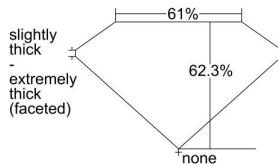

GIA®

FACSIMILE

GIA REPORT 3465030254

Verify this report at GIA.edu

GIA NATURAL DIAMOND DOSSIER®

March 14, 2023
GIA Report Number 3465030254
Shape and Cutting Style ..... Heart Brilliant
Measurements ..... 5.02 x 6.12 x 3.81 mm

GRADING RESULTS

Carat Weight ..... 0.71 carat
Color Grade ..... H
Clarity Grade I1

ADDITIONAL GRADING INFORMATION

Polish ..... Excellent
Symmetry ..... Very Good
Fluorescence ..... Faint
Clarity Characteristics ..... Feather
Inscription(s): GIA 3465030254

PROPORTIONS

Profile not to actual proportions

GRADING SCALES

GIA COLOR SCALE		GIA CLARITY SCALE		
COLORLESS	D	VERY VERY SLIGHTLY INCLUDED	FLAWLESS	
	E		INTERNALLY FLAWLESS	
	F		VVS₁	
	G		VVS₂	
	H		VS₁	
	I		VS₂	
	NEAR COLORLESS	J	SLIGHTLY INCLUDED	SI₁
		K		SI₂
		L		I₁
		M		I₂
N		I₃		
O				
FAINT	P	INCLUDED		
	Q			
	R			
	S			
	T			
	U			
VERT LIGHT	V			
	W			
	X			
	Y			
LIGHT	Z