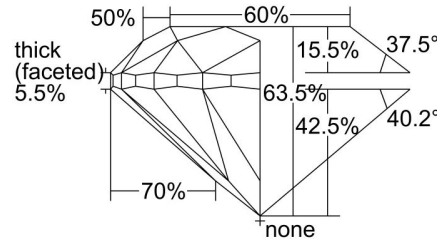

GIA NATURAL DIAMOND GRADING REPORT

March 06, 2023
 GIA Report Number 3455968792
 Shape and Cutting Style Round Brilliant
 Measurements 6.18 - 6.27 x 3.96 mm

GRADING RESULTS

Carat Weight 1.00 carat
 Color Grade G
 Clarity Grade VVS1
 Cut Grade Very Good

Profile to actual proportions

CLARITY CHARACTERISTICS

KEY TO SYMBOLS*

- Cloud
- Pinpoint
- Feather

* Red symbols denote internal characteristics (inclusions). Green or black symbols denote external characteristics (blemishes). Diagram is an approximate representation of the diamond, and symbols shown indicate type, position, and approximate size of clarity characteristics. All clarity characteristics may not be shown. Details of finish are not shown.