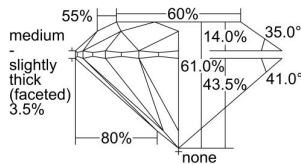

GIA®

FACSIMILE

GIA REPORT 3445603634

Verify this report at GIA.edu

GIA NATURAL DIAMOND DOSSIER®

September 07, 2022
GIA Report Number **3445603634**
Shape and Cutting Style ..... **Round Brilliant**
Measurements ..... **3.98 - 4.00 x 2.43 mm**

GRADING RESULTS

Carat Weight ..... **0.24 carat**
Color Grade ..... **I**
Clarity Grade **VVS2**
Cut Grade ..... **Excellent**

ADDITIONAL GRADING INFORMATION

Polish ..... **Excellent**
Symmetry ..... **Excellent**
Fluorescence ..... **Medium Blue**
Clarity Characteristics.....**Cloud, Etch Channel, Indented Natural**
Inscription(s): **GIA 3445603634**

PROPORTIONS

Profile to actual proportions

GRADING SCALES

GIA COLOR SCALE	GIA CLARITY SCALE	GIA CUT SCALE	
D	FLAWLESS	EXCELLENT	
E	INTERNALLY FLAWLESS		
F		VVS₁	VERY GOOD
G	VVS₂		
H	VS₁	GOOD	
I	VS₂		
J	SI₁	FAIR	
K	SI₂		
L	I₁	POOR	
M			
N			
O	I₂		
P			
Q	I₃		
R			
S			
T			
U			
V			
W			
X			
Y			
Z