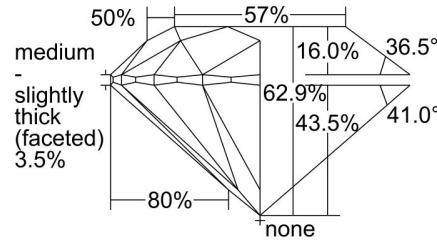

GIA NATURAL DIAMOND GRADING REPORT

August 05, 2022  
 GIA Report Number ..... 3445209055  
 Shape and Cutting Style ..... Round Brilliant  
 Measurements ..... 9.65 - 9.68 x 6.08 mm

GRADING RESULTS

Carat Weight ..... 3.51 carat  
 Color Grade ..... J  
 Clarity Grade ..... SI1  
 Cut Grade ..... Excellent

PROPORTIONS

Profile to actual proportions

CLARITY CHARACTERISTICS

KEY TO SYMBOLS\*

-  Twinning Wisp
-  Feather
-  Cloud
-  Needle

\* Red symbols denote internal characteristics (inclusions). Green or black symbols denote external characteristics (blemishes). Diagram is an approximate representation of the diamond, and symbols shown indicate type, position, and approximate size of clarity characteristics. All clarity characteristics may not be shown. Details of finish are not shown.