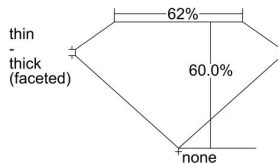

GIA®

FACSIMILE

GIA REPORT 3445041711

Verify this report at GIA.edu

GIA NATURAL DIAMOND DOSSIER®

August 12, 2022
GIA Report Number **3445041711**
Shape and Cutting Style ..... **Heart Brilliant**
Measurements ..... **5.20 x 6.14 x 3.68 mm**

GRADING RESULTS

Carat Weight ..... **0.70 carat**
Color Grade ..... **F**
Clarity Grade **VS1**

ADDITIONAL GRADING INFORMATION

Polish ..... **Excellent**
Symmetry ..... **Very Good**
Fluorescence ..... **Strong Blue**
Clarity Characteristics.....**Crystal, Indented Natural, Pinpoint**
Inscription(s): **GIA 3445041711**

PROPORTIONS

Profile not to actual proportions

GRADING SCALES

GIA COLOR SCALE		GIA CLARITY SCALE	
COLORLESS	D	VERY VERY SLIGHTLY INCLUDED	FLAWLESS
	E		INTERNALLY FLAWLESS
	F		VVS₁
	G		VVS₂
	H		VS₁
	I		VS₂
	J		SI₁
	K		SI₂
	L		I₁
	M		I₂
NEAR COLORLESS	N	SLIGHTLY INCLUDED	I₃
	O		
	P		
	Q		
FAINT	R		
	S		
	T		
	U		
VERY LIGHT	V		
	W		
	X		
	Y		
LIGHT	Z