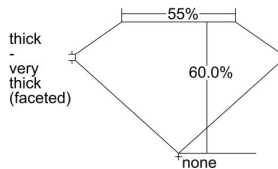

GIA®

FACSIMILE

GIA REPORT 3435595408

Verify this report at GIA.edu

GIA NATURAL DIAMOND DOSSIER®

June 02, 2022
GIA Report Number 3435595408
Shape and Cutting Style ..... Pear Brilliant
Measurements ..... 7.51 x 5.03 x 3.01 mm

GRADING RESULTS

Carat Weight ..... 0.70 carat
Color Grade ..... D
Clarity Grade VS2

ADDITIONAL GRADING INFORMATION

Polish ..... Excellent
Symmetry ..... Very Good
Fluorescence ..... None
Clarity Characteristics ..... Crystal
Inscription(s): GIA 3435595408

PROPORTIONS

Profile not to actual proportions

GRADING SCALES

GIA COLOR SCALE		GIA CLARITY SCALE			
COLORLESS	D	VERY VERY SLIGHTLY INCLUDED	FLAWLESS		
	E		INTERNALLY FLAWLESS		
	F		VVS₁		
	G		VVS₂		
	NEAR COLORLESS	H	VERY SLIGHTLY INCLUDED	VS₁	
		I		VS₂	
		FAINT	J	SLIGHTLY INCLUDED	SI₁
			K		SI₂
	L		I₁		
	M		I₂		
N	I₃				
P					
VERT LIGHT	Q	INCLUDED			
	R				
	S				
	T				
	U				
	V				
LIGHT	W				
	X				
	Y				
	Z