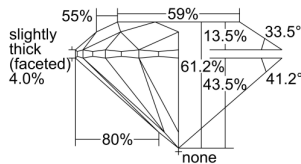

GIA®

FACSIMILE

GIA REPORT 3435296001

Verify this report at GIA.edu

GIA NATURAL DIAMOND DOSSIER®

May 11, 2022
GIA Report Number 3435296001
Shape and Cutting Style ..... Round Brilliant
Measurements ..... 5.25 - 5.27 x 3.22 mm

GRADING RESULTS

Carat Weight ..... 0.55 carat
Color Grade ..... D
Clarity Grade S11
Cut Grade ..... Excellent

ADDITIONAL GRADING INFORMATION

Polish ..... Very Good
Symmetry ..... Excellent
Fluorescence ..... Strong Blue
Clarity Characteristics ..... Cloud, Crystal
Inscription(s): GIA 3435296001

PROPORTIONS

Profile to actual proportions

GRADING SCALES

GIA COLOR SCALE

COLORED	D
	E
	F
	G
	H
	I
	J
NEAR COLORLESS	K
	L
	M
	N
	O
	P
	R
	S
	T
	U
	V
	W
	X
	Y
	Z

GIA CLARITY SCALE

VERY VERY SLIGHTLY INCLUDED	FLAWLESS
	INTERNALLY FLAWLESS
VERY SLIGHTLY INCLUDED	VVS₁
	VVS₂
SLIGHTLY INCLUDED	VS₁
	VS₂
INCLUDED	SI₁
	SI₂
	I₁
	I₂
	I₃

GIA CUT SCALE

EXCELLENT
VERY GOOD
GOOD
FAIR
POOR