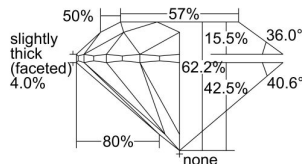

GIA®

FACSIMILE

GIA REPORT

3435136219

Verify this report at GIA.edu

GIA NATURAL DIAMOND DOSSIER®

April 25, 2022
GIA Report Number **3435136219**
Shape and Cutting Style ..... **Round Brilliant**
Measurements ..... **5.06 - 5.07 x 3.15 mm**

GRADING RESULTS

Carat Weight ..... **0.50 carat**
Color Grade ..... **L**
Clarity Grade **I1**
Cut Grade ..... **Excellent**

ADDITIONAL GRADING INFORMATION

Polish ..... **Excellent**
Symmetry ..... **Excellent**
Fluorescence ..... **Strong Blue**
Clarity Characteristics..... **Cloud, Crystal, Feather**
Inscription(s): **GIA 3435136219**

PROPORTIONS

Profile to actual proportions

GRADING SCALES

GIA COLOR SCALE	GIA CLARITY SCALE	GIA CUT SCALE	
D	FLAWLESS	EXCELLENT	
E	INTERNALLY FLAWLESS		
F		VVS₁	VERY GOOD
G	VVS₂		
H	VS₁	GOOD	
I	VS₂		
J	SI₁	FAIR	
K	SI₂		
L	I₁	POOR	
M	I₂		
N	I₃		
O			
P			
Q			
R			
S			
T			
U			
V			
W			
X			
Y			
Z