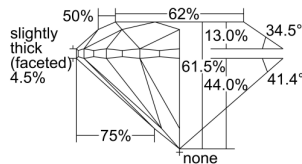

GIA®

FACSIMILE

GIA REPORT 3435108081

Verify this report at gia.edu

GIA NATURAL DIAMOND DOSSIER®

April 20, 2022
GIA Report Number 3435108081
Shape and Cutting Style ..... Round Brilliant
Measurements ..... 5.64 - 5.68 x 3.48 mm

GRADING RESULTS

Carat Weight ..... 0.70 carat
Color Grade ..... F
Clarity Grade VS1
Cut Grade ..... Excellent

ADDITIONAL GRADING INFORMATION

Polish ..... Excellent
Symmetry ..... Excellent
Fluorescence ..... Faint
Clarity Characteristics..... Cloud, Crystal, Feather, Pinpoint
Inspection(s): GIA 3435108081

PROPORTIONS

Profile to actual proportions

GRADING SCALES

GIA COLOR SCALE	GIA CLARITY SCALE	GIA CUT SCALE	
D	FLAWLESS	EXCELLENT	
E	INTERNALLY FLAWLESS		
F		VVS₁	VERY GOOD
G	VVS₂		
H	VS₁	GOOD	
I	VS₂		
J	SI₁	FAIR	
K	SI₂		
L	I₁	POOR	
M			
N			
O	I₂		
P			
Q			
R	I₃		
S			
T			
U			
V			
W			
X			
Y			
Z