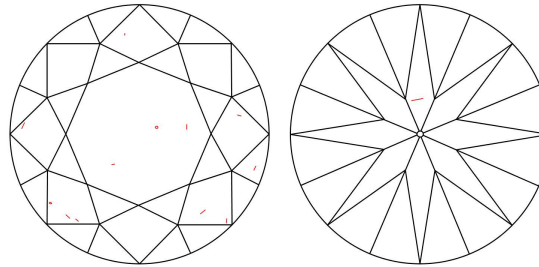

ADDITIONAL GRADING INFORMATION

Polish ..... Excellent  
 Symmetry ..... Excellent  
 Fluorescence ..... Faint  
 Inscription(s): GIA 3425807357  
 Comments: Pinpoints are not shown.

PROPORTIONS

Profile to actual proportions

CLARITY CHARACTERISTICS

KEY TO SYMBOLS\*

- Crystal
- ~ Feather
- ∖ Needle

\* Red symbols denote internal characteristics (inclusions). Green or black symbols denote external characteristics (blemishes). Diagram is an approximate representation of the diamond, and symbols shown indicate type, position, and approximate size of clarity characteristics. All clarity characteristics may not be shown. Details of finish are not shown.