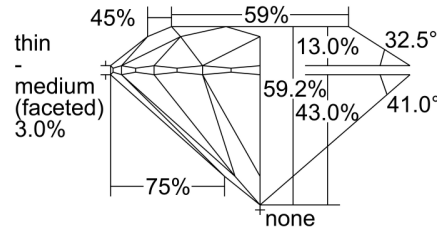

GIA REPORT
3425807357

Verify this report at GIA.edu

FACSIMILE

This is a digital representation of the original GIA Report. This representation might not be accepted in lieu of the original GIA Report in certain circumstances. The original GIA Report includes certain security features which are not reproducible on this facsimile.

GIA NATURAL DIAMOND GRADING REPORT

April 04, 2022
GIA Report Number 3425807357
Shape and Cutting Style ..... Round Brilliant
Measurements ..... 6.72 - 6.77 x 3.99 mm

GRADING RESULTS

Carat Weight ..... 1.10 carat
Color Grade I
Clarity Grade VS1
Cut Grade ..... Excellent

ADDITIONAL GRADING INFORMATION

Polish ..... Excellent
Symmetry ..... Excellent
Fluorescence ..... Faint
Inscription(s): GIA 3425807357
Comments: Pinpoints are not shown.

PROPORTIONS

Profile to actual proportions