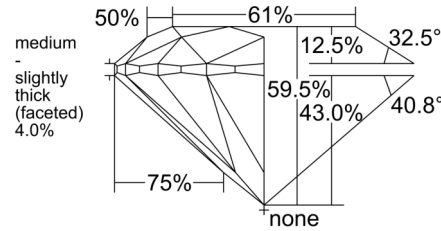

GIA REPORT
3425477443

Verify this report at GIA.edu

FACSIMILE

This is a digital representation of the original GIA Report. This representation might not be accepted in lieu of the original GIA Report in certain circumstances. The original GIA Report includes certain security features which are not reproducible on this facsimile.

GIA NATURAL DIAMOND GRADING REPORT

December 12, 2024
GIA Report Number 3425477443
Shape and Cutting Style ..... Round Brilliant
Measurements ..... 7.39 - 7.44 x 4.41 mm

GRADING RESULTS

Carat Weight ..... 1.50 carat
Color Grade L
Clarity Grade SI1
Cut Grade ..... Excellent

ADDITIONAL GRADING INFORMATION

Polish ..... Excellent
Symmetry ..... Excellent
Fluorescence ..... None
Inscription(s): GIA 3425477443
Comments: Additional pinpoints are not shown.

PROPORTIONS

Profile to actual proportions