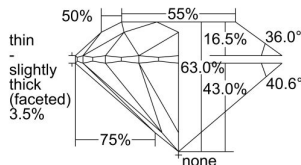

GIA®

FACSIMILE

GIA REPORT 3415593063

Verify this report at GIA.edu

GIA NATURAL DIAMOND DOSSIER®

December 14, 2021
GIA Report Number 3415593063
Shape and Cutting Style ..... Round Brilliant
Measurements ..... 5.94 - 5.99 x 3.76 mm

GRADING RESULTS

Carat Weight ..... 0.82 carat
Color Grade ..... E
Clarity Grade S11
Cut Grade ..... Excellent

ADDITIONAL GRADING INFORMATION

Polish ..... Excellent
Symmetry ..... Excellent
Fluorescence ..... Strong Blue
Clarity Characteristics ..... Crystal, Twinning Wisp
Inscription(s): GIA 3415593063

PROPORTIONS

Profile to actual proportions