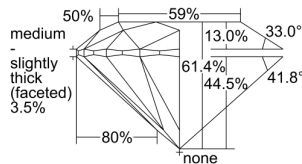

GIA®

FACSIMILE

GIA REPORT

3415167183

Verify this report at GIA.edu

GIA NATURAL DIAMOND DOSSIER®

December 08, 2021
GIA Report Number **3415167183**
Shape and Cutting Style ..... **Round Brilliant**
Measurements ..... **5.33 - 5.35 x 3.28 mm**

GRADING RESULTS

Carat Weight ..... **0.56 carat**
Color Grade ..... **L**
Clarity Grade **VVS1**
Cut Grade ..... **Excellent**

ADDITIONAL GRADING INFORMATION

Polish ..... **Excellent**
Symmetry ..... **Excellent**
Fluorescence ..... **None**
Clarity Characteristics..... **Pinpoint, Cloud, Indented Natural**
Inscription(s): **GIA 3415167183**

PROPORTIONS

Profile to actual proportions

GRADING SCALES

GIA COLOR SCALE	GIA CLARITY SCALE	GIA CUT SCALE	
D	FLAWLESS	EXCELLENT	
E	INTERNALLY FLAWLESS		
F		VVS₁	VERY GOOD
G	VVS₂		
H	VS₁	GOOD	
I	VS₂		
J	SI₁	FAIR	
K	SI₂		
L	I₁	POOR	
M			
N			
O	I₂		
P			
Q	I₃		
R			
S			
T			
U			
V			
W			
X			
Y			
Z