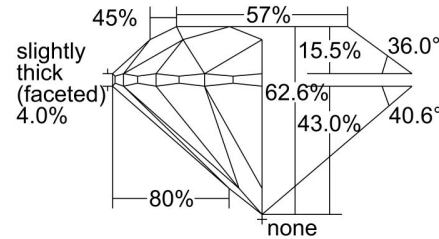

GIA NATURAL DIAMOND GRADING REPORT

November 12, 2021

GIA Report Number 3415122184

Shape and Cutting Style Round Brilliant

Measurements 10.25 - 10.29 x 6.43 mm

GRADING RESULTS

Carat Weight 4.25 carat

Color Grade M

Clarity Grade VVS2

Cut Grade Excellent

ADDITIONAL GRADING INFORMATION

Polish Excellent

Symmetry Excellent

Fluorescence None

Inscription(s): GIA 3415122184

Comments: Additional clouds are not shown. Additional pinpoints are not shown.

PROPORTIONS

Profile to actual proportions

CLARITY CHARACTERISTICS

KEY TO SYMBOLS*

-  Cloud
-  Pinpoint
-  Indented Natural

* Red symbols denote internal characteristics (inclusions). Green or black symbols denote external characteristics (blemishes). Diagram is an approximate representation of the diamond, and symbols shown indicate type, position, and approximate size of clarity characteristics. All clarity characteristics may not be shown. Details of finish are not shown.