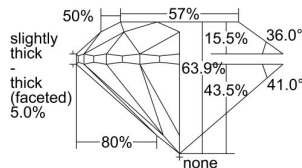

GIA®

FACSIMILE

GIA REPORT 3415078641

Verify this report at GIA.edu

GIA NATURAL DIAMOND DOSSIER®

December 02, 2021
GIA Report Number 3415078641
Shape and Cutting Style ..... Round Brilliant
Measurements ..... 4.64 - 4.67 x 2.98 mm

GRADING RESULTS

Carat Weight ..... 0.41 carat
Color Grade ..... F
Clarity Grade S11
Cut Grade ..... Very Good

ADDITIONAL GRADING INFORMATION

Polish ..... Excellent
Symmetry ..... Very Good
Fluorescence ..... None
Clarity Characteristics ..... Cloud, Feather
Inscription(s): GIA 3415078641

PROPORTIONS

Profile to actual proportions

GRADING SCALES

GIA COLOR SCALE	GIA CLARITY SCALE	GIA CUT SCALE	
D	FLAWLESS	EXCELLENT	
E	INTERNALLY FLAWLESS		
F		VVS₁	VERY GOOD
G	VVS₂		
H	VS₁	GOOD	
I	VS₂		
J	S1₁	FAIR	
K	S1₂		
L	I₁	POOR	
M	I₂		
N	I₃		
O			
P			
Q			
R			
S			
T			
U			
V			
W			
X			
Y			
Z