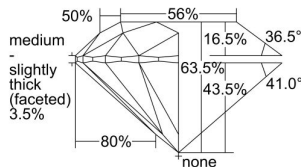

GIA®

FACSIMILE

GIA REPORT 3405597181

Verify this report at GIA.edu

GIA NATURAL DIAMOND DOSSIER®

October 01, 2021
GIA Report Number **3405597181**
Shape and Cutting Style ..... **Round Brilliant**
Measurements ..... **5.67 - 5.72 x 3.62 mm**

GRADING RESULTS

Carat Weight ..... **0.73 carat**
Color Grade ..... **E**
Clarity Grade **S12**
Cut Grade ..... **Excellent**

ADDITIONAL GRADING INFORMATION

Polish ..... **Excellent**
Symmetry ..... **Excellent**
Fluorescence ..... **None**
Clarity Characteristics ..... **Cloud**
Inscription(s): **GIA 3405597181**

PROPORTIONS

Profile to actual proportions