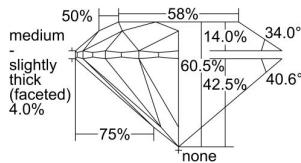

GIA®

FACSIMILE

GIA REPORT 3405522532

Verify this report at GIA.edu

GIA NATURAL DIAMOND DOSSIER®

September 23, 2021
GIA Report Number 3405522532
Shape and Cutting Style ..... Round Brilliant
Measurements ..... 4.60 - 4.62 x 2.79 mm

GRADING RESULTS

Carat Weight ..... 0.36 carat
Color Grade ..... F
Clarity Grade VS1
Cut Grade ..... Excellent

ADDITIONAL GRADING INFORMATION

Polish ..... Excellent
Symmetry ..... Excellent
Fluorescence ..... None
Clarity Characteristics ..... Crystal, Cloud, Pinpoint
Inscription(s): GIA 3405522532

PROPORTIONS

Profile to actual proportions

GRADING SCALES

GIA COLOR SCALE	GIA CLARITY SCALE	GIA CUT SCALE	
D	FLAWLESS	EXCELLENT	
E	INTERNALLY FLAWLESS		
F		VVS₁	VERY GOOD
G	VVS₂		
H	VS₁	GOOD	
I	VS₂		
J	SI₁	FAIR	
K	SI₂		
L	I₁	POOR	
M	I₂		
N	I₃		
O			
P			
Q			
R			
S			
T			
U			
V			
W			
X			
Y			
Z