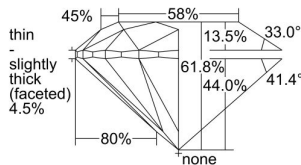

GIA®

FACSIMILE

GIA REPORT 3385563946

Verify this report at GIA.edu

GIA NATURAL DIAMOND DOSSIER®

May 05, 2021
GIA Report Number 3385563946
Shape and Cutting Style ..... Round Brilliant
Measurements ..... 4.72 - 4.74 x 2.92 mm

GRADING RESULTS

Carat Weight ..... 0.40 carat
Color Grade ..... H
Clarity Grade SI2
Cut Grade ..... Excellent

ADDITIONAL GRADING INFORMATION

Polish ..... Excellent
Symmetry ..... Excellent
Fluorescence ..... Medium Blue
Clarity Characteristics ..... Crystal, Cloud
Inscription(s): GIA 3385563946

PROPORTIONS

GRADING SCALES

GIA COLOR SCALE	GIA CLARITY SCALE	GIA CUT SCALE	
D	FLAWLESS	EXCELLENT	
E	INTERNALLY FLAWLESS		
F		VVS₁	VERY GOOD
G	VVS₂		
H	VS₁	GOOD	
I	VS₂		
J	SI₁	FAIR	
K	SI₂		
L	I₁	POOR	
M	I₂		
N	I₃		
O			
P			
Q			
R			
S			
T			
U			
V			
W			
X			
Y			
Z