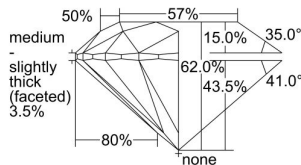

GIA®

FACSIMILE

GIA REPORT 3315934375

Verify this report at GIA.edu

GIA NATURAL DIAMOND DOSSIER®

February 13, 2019
GIA Report Number 3315934375
Shape and Cutting Style ..... Round Brilliant
Measurements ..... 5.10 - 5.12 x 3.17 mm

GRADING RESULTS

Carat Weight ..... 0.50 carat
Color Grade ..... M
Clarity Grade VVS2
Cut Grade ..... Excellent

ADDITIONAL GRADING INFORMATION

Polish ..... Excellent
Symmetry ..... Excellent
Fluorescence ..... Faint
Clarity Characteristics ..... Pinpoint, Cloud
Inscription(s): GIA 3315934375

PROPORTIONS

Profile to actual proportions

GRADING SCALES

GIA COLOR SCALE	GIA CLARITY SCALE	GIA CUT SCALE	
D	FLAWLESS	EXCELLENT	
E	INTERNALLY FLAWLESS		
F		VVS₁	VERY GOOD
G	VVS₂		
H	VS₁	GOOD	
I	VS₂		
J	SI₁	FAIR	
K	SI₂		
L	I₁	POOR	
M			
N	I₂		
O			
P	I₃		
Q			
R			
S			
T			
U			
V			
W			
X			
Y			
Z