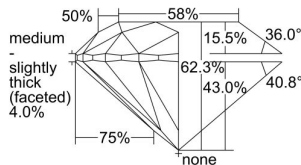

GIA®

FACSIMILE

GIA REPORT 3285818661

Verify this report at GIA.edu

GIA NATURAL DIAMOND DOSSIER®

April 18, 2018
GIA Report Number 3285818661
Shape and Cutting Style ..... Round Brilliant
Measurements ..... 5.41 - 5.44 x 3.38 mm

GRADING RESULTS

Carat Weight ..... 0.62 carat
Color Grade ..... H
Clarity Grade S11
Cut Grade ..... Excellent

ADDITIONAL GRADING INFORMATION

Polish ..... Excellent
Symmetry ..... Excellent
Fluorescence ..... Faint
Clarity Characteristics ..... Crystal
Inscription(s): GIA 3285818661

PROPORTIONS

Profile to actual proportions

GRADING SCALES

GIA COLOR SCALE	GIA CLARITY SCALE	GIA CUT SCALE	
D	FLAWLESS	EXCELLENT	
E	INTERNALLY FLAWLESS		
F		VVS₁	VERY GOOD
G	VVS₂		
H	VS₁	GOOD	
I	VS₂		
J	S1₁	FAIR	
K	S1₂		
L	I₁	POOR	
M	I₂		
N	I₃		
O			
P			
Q			
R			
S			
T			
U			
V			
W			
X			
Y			
Z