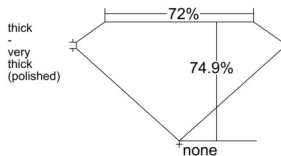

GIA®

FACSIMILE

GIA REPORT 2548143751

Verify this report at GIA.edu

GIA NATURAL DIAMOND DOSSIER®

December 02, 2025
GIA Report Number 2548143751
Shape and Cutting Style ..... Square Modified Brilliant
Measurements ..... 4.75 x 4.74 x 3.55 mm

GRADING RESULTS

Carat Weight ..... 0.70 carat
Color Grade ..... E
Clarity Grade SI1

ADDITIONAL GRADING INFORMATION

Polish ..... Excellent
Symmetry ..... Very Good
Fluorescence ..... None
Clarity Characteristics ..... Crystal, Cloud
Inscription(s): GIA 2548143751

PROPORTIONS

Profile not to actual proportions

GRADING SCALES

GIA COLOR SCALE		GIA CLARITY SCALE	
COLORLESS	D	VERY VERY SLIGHTLY INCLUDED	FLAWLESS
	E		INTERNALLY FLAWLESS
	F		VVS₁
	G		VVS₂
	H		VS₁
	I		VS₂
	J		SI₁
	K		SI₂
	L		I₁
	M		I₂
NEAR COLORLESS	N	SLIGHTLY INCLUDED	I₃
	O		
	P		
	Q		
FAINT	R		
	S		
	T		
	U		
VERT LIGHT	V		
	W		
	X		
	Y		
LIGHT	Z