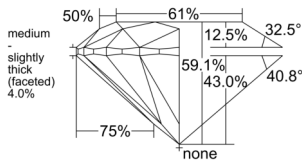

GIA®

FACSIMILE

GIA REPORT 2547983662

Verify this report at GIA.edu

GIA NATURAL DIAMOND DOSSIER®

April 08, 2026
GIA Report Number 2547983662
Shape and Cutting Style ..... Round Brilliant
Measurements ..... 4.76 - 4.79 x 2.82 mm

GRADING RESULTS

Carat Weight ..... 0.40 carat
Color Grade ..... H
Clarity Grade S11
Cut Grade ..... Excellent

ADDITIONAL GRADING INFORMATION

Polish ..... Excellent
Symmetry ..... Excellent
Fluorescence ..... None
Clarity Characteristics ..... Cloud, Feather
Inscription(s): GIA 2547983662

PROPORTIONS

Profile to actual proportions

GRADING SCALES

GIA COLOR SCALE	GIA CLARITY SCALE	GIA CUT SCALE	
D	FLAWLESS	EXCELLENT	
E	INTERNALLY FLAWLESS		
F		VVS₁	VERY GOOD
G	VVS₂		
H	VS₁	GOOD	
I	VS₂		
J	S1₁	FAIR	
K	S1₂		
L	I₁	POOR	
M	I₂		
N	I₃		
O			
P			
Q			
R			
S			
T			
U			
V			
W			
X			
Y			
Z